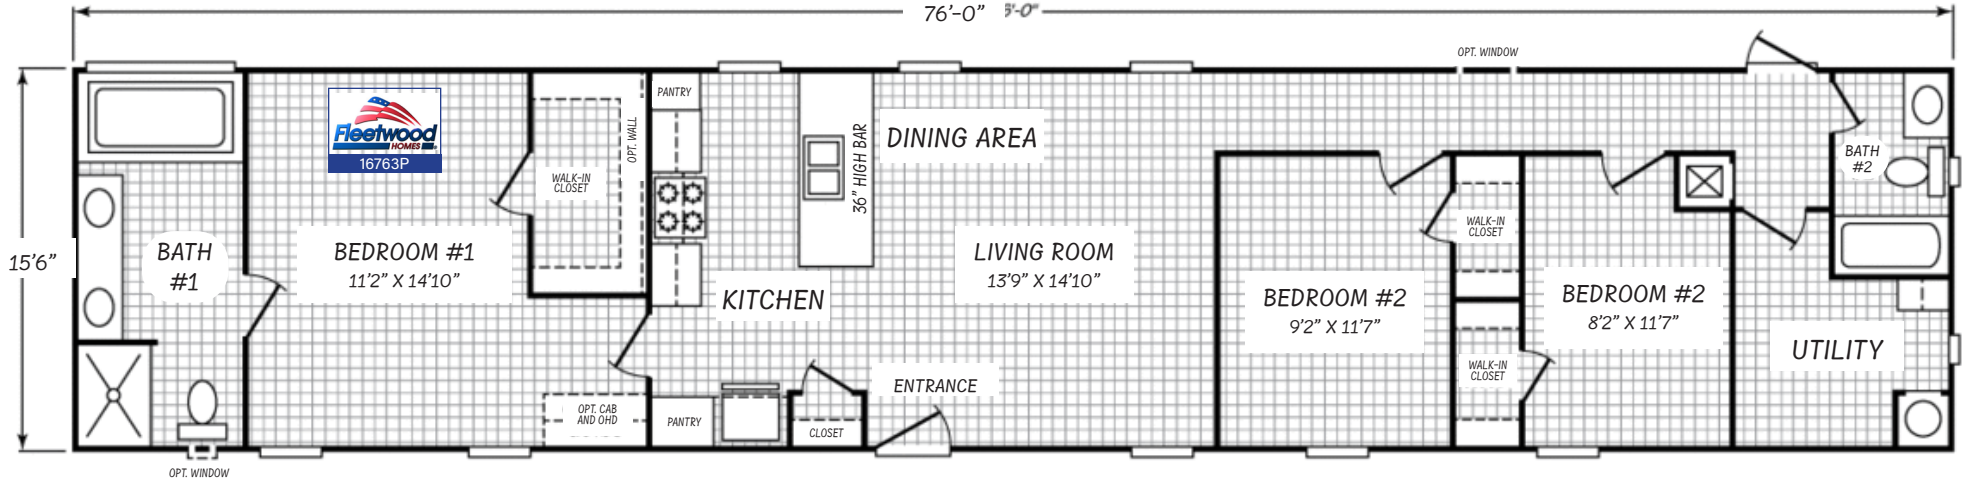

the Piper

3 Bedroom
 2 Bath
 1178 Square Feet

\$79,900

includes: delivery & setup, trim-out, A/C, steps, skirting, and a 5 yr home protection plan.

Standard Features

CONSTRUCTION:

Texas Manufactured Steel I-Beam Frame
 Sturdy "C" Channel Cross Members
 Camber and Reverse-Cambered Engineering
 2x8 Floor Joists - 16 / 18 / 32 Wide
 2x6 Floor Joists - 14 / 28 Wide
 Triple-Fastened O.S.B. Floor Decking
 Stud-Mounted Electrical Recept/switches
 Thermal Zone 2
 R-21 Ceiling / R-11 Walls / R-11 Floors
 8' Sidewalls - Flat Ceiling Design T/O
 8' Flat Ceiling Design
 Heat-Reducing Vented Roof Cavity
 Water Heater Pan with Exterior Drain

EXTERIOR:

Owens Corning 25 Year AR Shingles
 House Type Front Door w/Storm

Privacy-Enhanced Blank Rear Door
 Standard GFCI Recept
 20lb Roof Load Construction
 Vinyl Thermal Pane Windows w/Shutters
 Keyed-alike Doors (Except Patio Doors)
 Dead Bolts with Cut Resistant Cylinders

INTERIOR:

LED Can Lights T/O
 6-Panel Interior Doors w/Heavy Hinges
 Floor Mounted Door Stops
 7lb Rebond Carpet Pad
 Shaw Industries Carpet
 Damp-Res. Vinyl-Cvrd Sheetrock Walls
 Decorative Wall Panels
 Vinyl Coated Wire Utility Shelf
 2" Cordless Blinds T/O

Utilities:

30 Gallon Dual Element Water Heater
 200 Amp Interior Panel Box
 SuperPex Water Supply System
 Plumb, Wire and Vent for Washer/Dryer

Inc. Upgrades

INTERIOR

A/C Upflow w/Overhead Ducts
 Designer Backsplash
 Stainless Steel Appliances