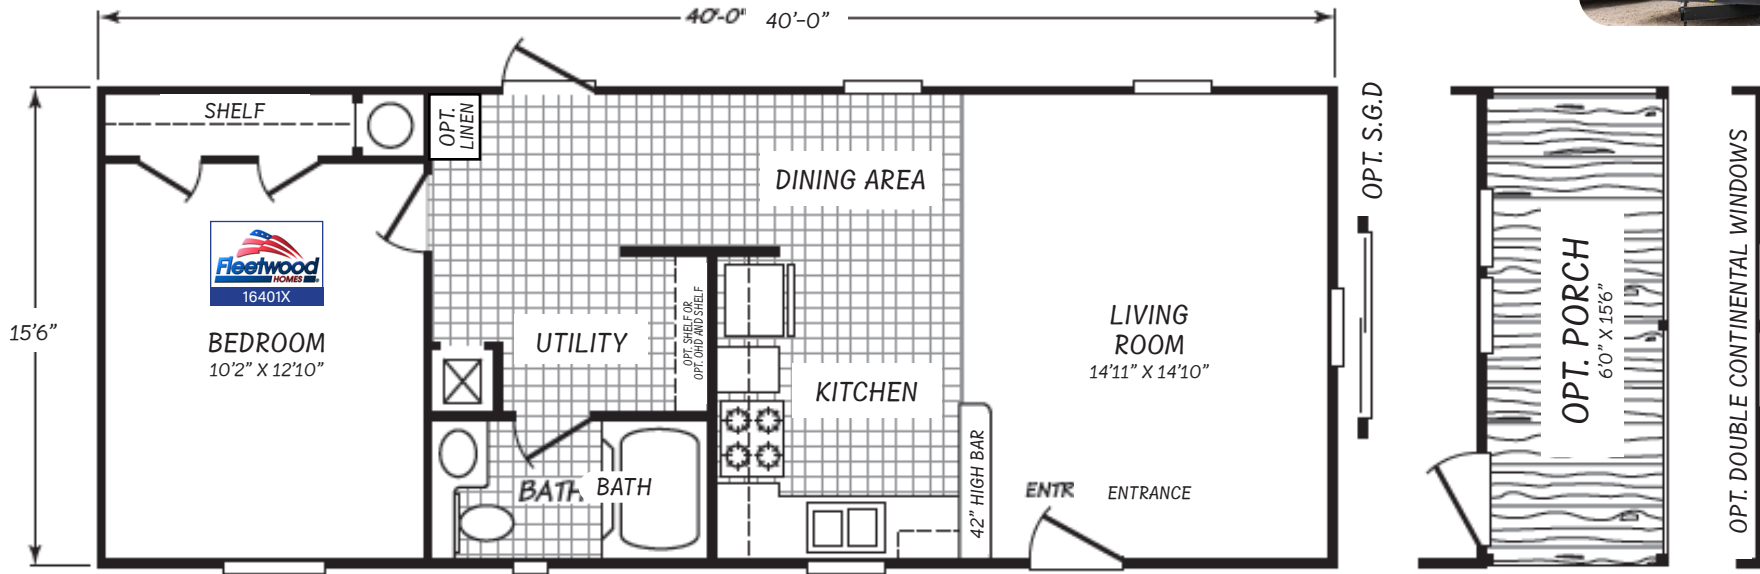

the Villa Luxe

1 Bedroom
1 Bath
620 Square Feet

$74,900

includes: delivery & setup, trim-out, A/C, steps, skirting, and a 5 yr home protection plan.

Need Financing?
Scan for 21st Mortgage
application

Standard Features

CONSTRUCTION:

Texas Manufactured Steel I-Beam Frame
Sturdy "C" Channel Cross Members
Camber and Reverse-Cambered Engineering
2x8 Floor Joists - 16 / 18 / 32 Wide
2x6 Floor Joists - 14 / 28 Wide
Triple-Fastened O.S.B. Floor Decking
Stud-Mounted Electrical Receptacles/Switches
Thermal Zone 2
R-21 Ceiling / R-11 Walls / R-11 Floors
8' Sidewalls - Flat Ceiling Design T/O
8' Flat Ceiling Design
Heat-Reducing Vented Roof Cavity
Water Heater Pan with Exterior Drain

EXTERIOR:

Owens Corning 25 Year AR Shingles
House Type Front Door w/Storm

Privacy-Enhanced Blank Rear Door
Standard GFCI Recept
20lb Roof Load Construction
Vinyl Thermal Pane Windows w/Shutters
Keyed-alike Doors (Except Patio Doors)
Dead Bolts with Cut Resistant Cylinders

INTERIOR:

LED Can Lights T/O
6-Panel Interior Doors w/Heavy Hinges
Floor Mounted Door Stops
7lb Rebond Carpet Pad
Shaw Industries Carpet
Damp-Res. Vinyl-Cvrd Sheetrock Walls
Decorative Wall Panels
Vinyl Coated Wire Utility Shelf
2" Cordless Blinds T/O

Beauflor Vinyl Flooring
Soft Close Hinges - All Cabinet Doors

Baths:

Shut-Off Valves at Sinks and Commodes
Wood Trim Mirrors
GFCI Receptacles in Convenient Locations
Water Saver Commodes
Powerful Exhaust Fans in All Baths
Bath Friendly Vinyl Flooring
54" Tub/Shower in Guest Bathroom
Glamour Bath in Master Bath (select models)

Kitchen:

Top Rated Stainless Whirlpool Appliances
Electric Range
18 CF Refrigerator

Dishwasher (select models)
Double Bowl Stainless Steel Sink
Space Saving Drawer Bank
Center Base Cabinet Shelves
42" OH Cabinets W/Adjustable Shelves
12" Deep Upper Cabinets
Hidden European Style Hinges
Wilsonart Brand Laminate Countertops
Shaker Style Cabinet Doors

Utilities:

30 Gallon Dual Element Water Heater
200 Amp Interior Panel Box
SuperPex Water Supply System
Plumb, Wire and Vent for Washer/Dryer

Inc. Upgrades

INTERIOR

A/C Upflow w/Overhead Ducts
Designer Backsplash
Stainless Steel Appliances
Range Hood

Black Stainless Kitchen Sink
Upgraded Pull-Out Faucet
2" Blinds T/O

54" Fiberglass Shower Stall
Porcelain Bath Sinks
Overhead Bath Cabinets

EXTERIOR

Coach Lights
Steel Front Door
6' Covered Porch
Transom Windows

Exterior Faucets
Smart Panel Siding
Shutters