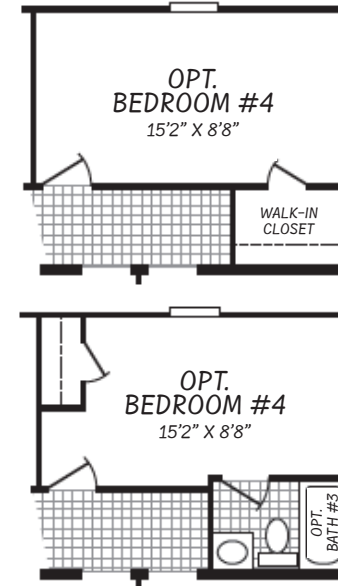

the Upton

3 Bedroom
 2 Bath
 1600 Square Feet

\$134,900

includes: delivery & setup, trim-out, A/C, steps and a 5 year home protection plan.

Standard Features

CONSTRUCTION:

Texas Manufactured Steel I-Beam Frame
 Sturdy "C" Channel Cross Members
 Camber and Reverse-Cambered Engineering
 2x8 Floor Joists
 Triple-Fastened O.S.B. Floor Decking
 Stud-Mounted Electrical Recept/switches
 Thermal Zone 1
 R-14 Ceiling / R-11 Walls / R-11 Floors
 Heat-Reducing Vented Roof Cavity
 Fiberglass-Insulated Duct System
 Water Heater Pan with Exterior Drain