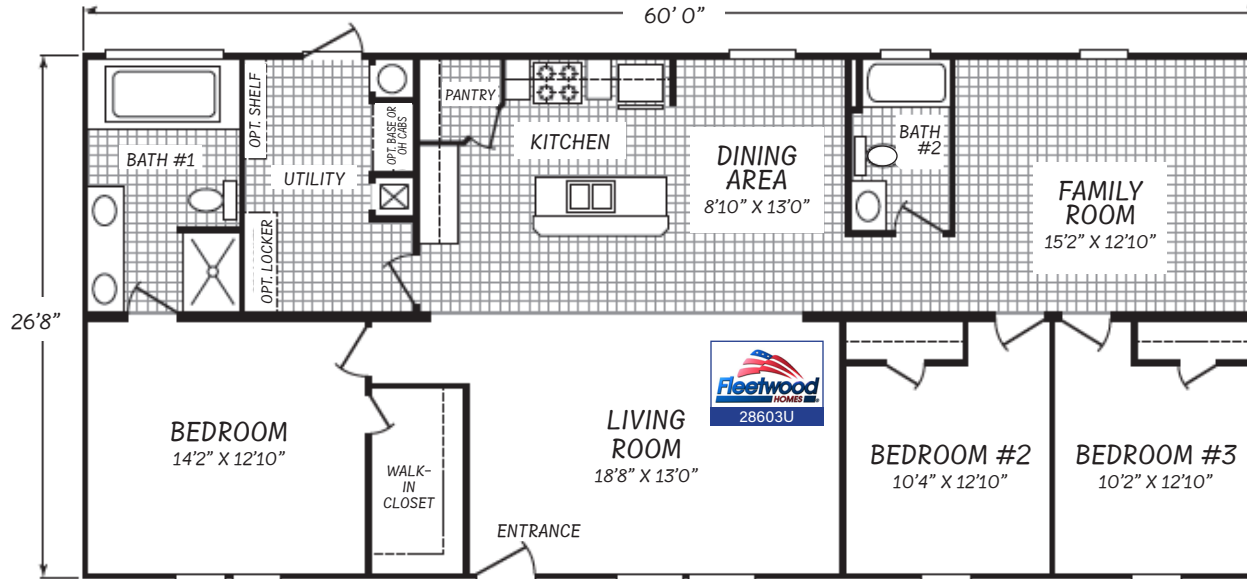

the Upton

3 Bedroom
 2 Bath
 1600 Square Feet

\$134,900

includes: delivery & setup, trim-out, A/C, steps and a 5 year home protection plan.

Standard Features

CONSTRUCTION:

Texas Manufactured Steel I-Beam Frame
 Sturdy "C" Channel Cross Members
 Camber and Reverse-Cambered Engineering
 2x8 Floor Joists
 Triple-Fastened O.S.B. Floor Decking
 Stud-Mounted Electrical Recept/switches
 Thermal Zone 1
 R-14 Ceiling / R-11 Walls / R-11 Floors
 Heat-Reducing Vented Roof Cavity
 Fiberglass-Insulated Duct System
 Water Heater Pan with Exterior Drain

INTERIOR:

LED Can Lights T/O
 6-Panel Interior Doors w/Heavy Hinges
 Floor Mounted Door Stops
 7lb Rebond Carpet Pad
 Shaw Industries Carpet
 Damp-Res. Vinyl-Cvrd Sheetrock Walls
 Decorative Wall Panels
 Vinyl Coated Wire Utility Shelf
 Uniform Spray Text. Sheetrock Ceilings
 Beauflor Vinyl Flooring
 Soft Close Hinges - All Cabinet Doors