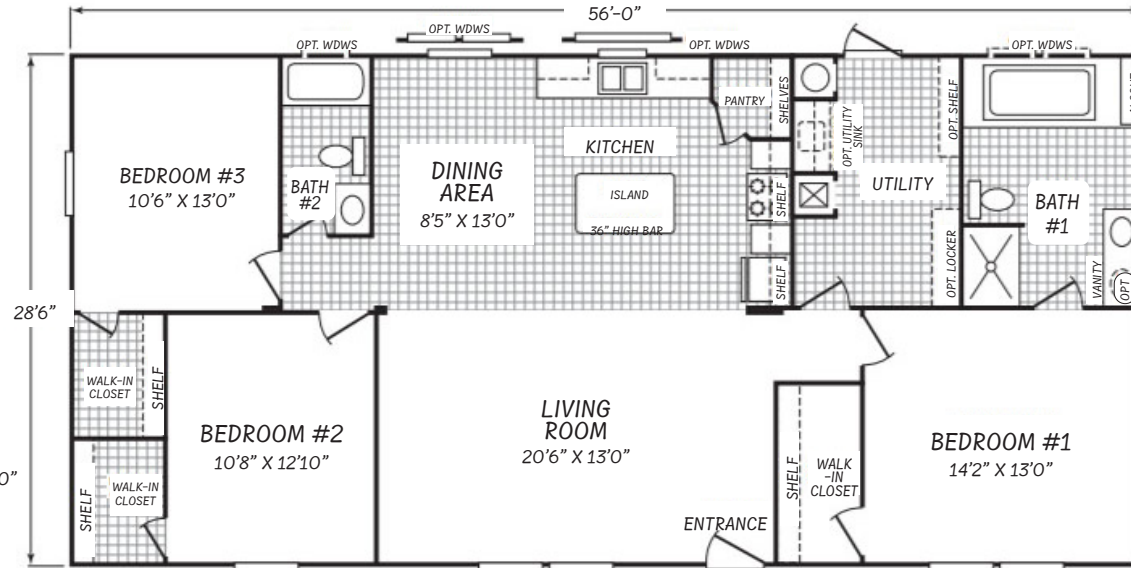

14545 FM 730 N. #102
Azle, Texas 76020
682-789-3804
www.landhomeoutlet.com

Rose

3 Bedroom
2 Bath
1493 Square Feet

\$132,900

includes: delivery & setup, trim-out, A/C, steps and a 5 year home protection plan.