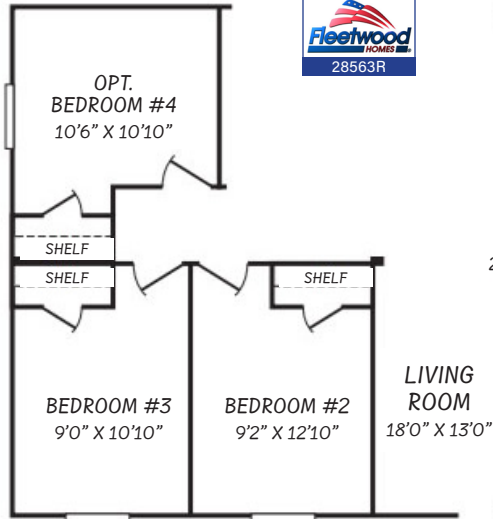

14545 FM 730 N. #102
Azle, Texas 76020
682-789-3804
www.landhomeoutlet.com

Rose

3 Bedroom
2 Bath
1493 Square Feet

\$132,900

includes: delivery & setup, trim-out, A/C, steps and a 5 year home protection plan.