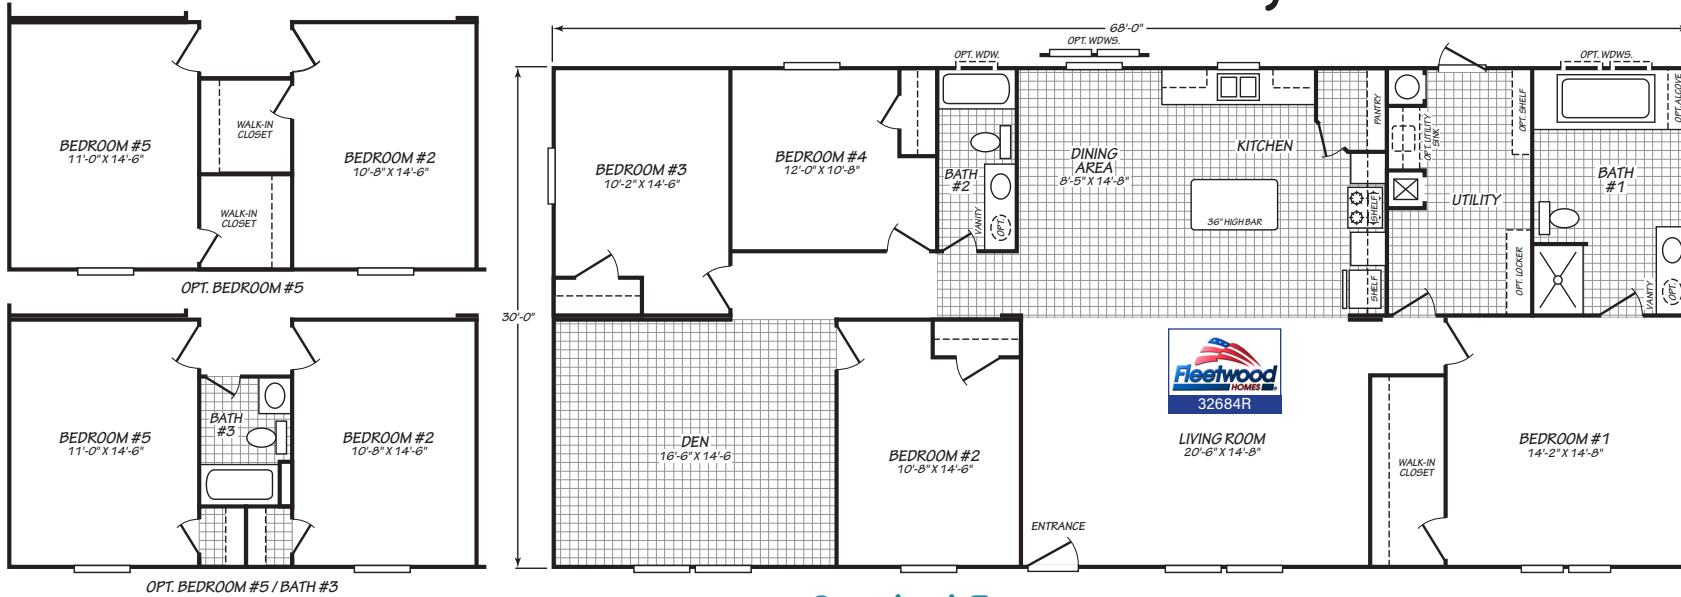

Blowout Sale 159,900

Standard Features

CONSTRUCTION:

Texas Manufactured Steel I-Beam Frame
Sturdy "C" Channel Cross Members
Camber and Reverse-Cambered Engineering
2x8 Floor Joists
Triple-Fastened O.S.B. Floor Decking
Stud-Mounted Electrical Recept/switches
Thermal Zone 1
R-14 Ceiling / R-11 Walls / R-11 Floors
Heat-Reducing Vented Roof Cavity
Fiberglass-Insulated Duct System
Water Heater Pan with Exterior Drain

EXTERIOR:

Owens Corning 25 Year AR Shingles
Metal Outswing Front Door
Privacy-Enhanced Blank Rear Door
Standard GFCI Recept

20lb Roof Load Construction
Vinyl Thermal Pane Windows
Keyed-alike Doors (Except Patio Doors)
Dead Bolts with Cut Resistant Cylinders

INTERIOR:

LED Can Lights T/O
6-Panel Interior Doors w/Heavy Hinges
Floor Mounted Door Stops
7lb Rebond Carpet Pad
Shaw Industries Carpet
Damp-Res. Vinyl-Cvrd Sheetrock Walls
Decorative Wall Panels
Vinyl Coated Wire Utility Shelf
Uniform Spray Text. Sheetrock Ceilings
Beauflor Vinyl Flooring
Soft Close Hinges - All Cabinet Doors

Baths:

Shut Off Valves T/O
GFCI Recept in Convenient Locations
Water Saver Commodes
Powerful Exhaust Fans in All Baths
Double Sinks
Bath Friendly Vinyl Flooring
54" Tub/Shower in Guest Bath
54" Garden Tub w/Surround Master Bath

Kitchen:

Top-Rated Stainless Whirlpool Appliances
Electric Range & Vent Hood
18 CF Refrigerator
Double Bowl Stainless Steel Sink
Space Saving Drawer Bank

30" Lined Overhead Cabinets
12" Deep Upper Cabinets
Hidden European Style Hinges
Customizable Adjusting Center Shelves
Wilsonart Brand Laminate Countertops
Shaker Style Cabinet Doors
Efficiently Designed Appliance Layout

Utilities:

30 Gallon Dual Element Water Heater
200 Amp Interior Panel Box
SuperPex Water Supply System
Plumb, Wire and Vent for Washer/Dryer

Inc. Upgrades

INTERIOR

Tape & Texture, LR, Den and MBR
A/C Upflow w/Overhead Ducts
Designer Backsplash
Stainless Steel Appliances
Range Hood
Kitchen Pendant Lights

Black Stainless Farmhouse Kit. Sink
Upgraded Pull-Out Faucet
Blinds T/O
50 Gallon Water Heater
Additional Cabinets T/O

54" Fiberglass Shower Stall
Porcelain Bath Sinks
Overhead Bath Cabinets
Trimmed Mirrors

EXTERIOR

Coach Lights
Steel Front and Back Door
Exterior Faucets
Transom Windows
Smart Panel Siding
Shutters

2-Tone Paint w/Columns
20' Dormer
Thermal Zone 2
R-21 Ceiling / R-11 Walls
R-11 Floors