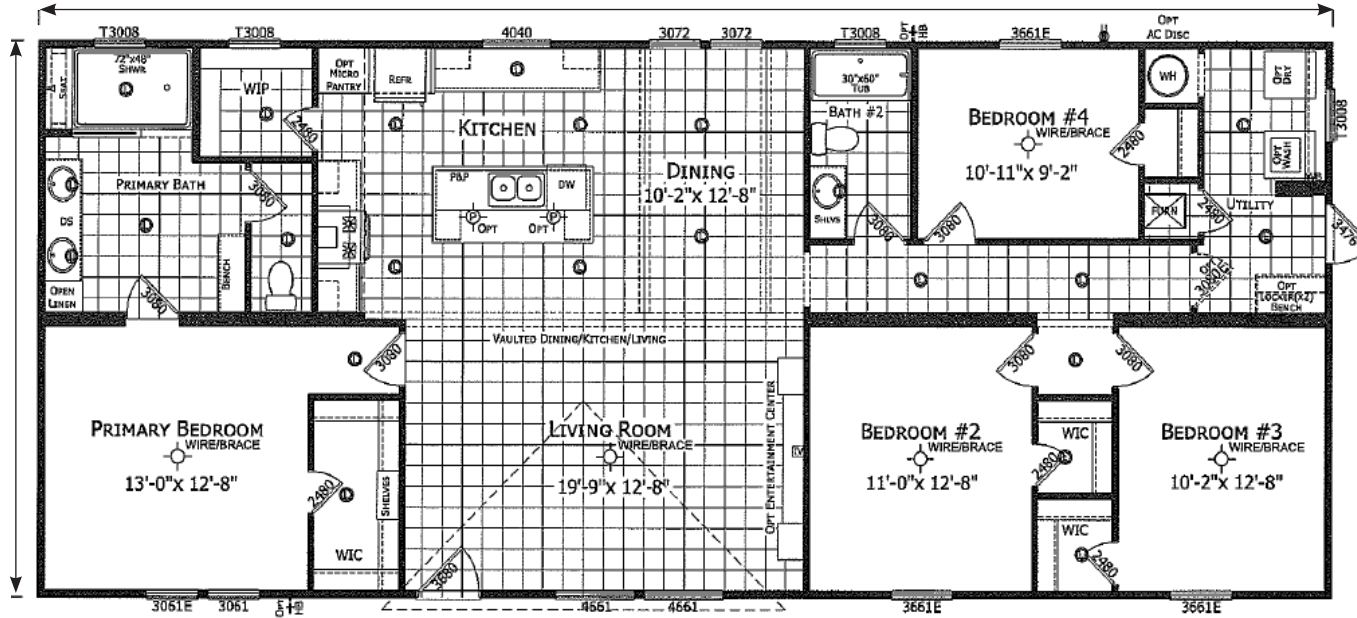

14545 FM 730 N. #102
Azle, Texas 76020
682-789-3804
www.landhomeoutlet.com

the Presley

4 Bedroom
2 Bath
1707 Square Feet

\$179,900

includes: delivery & setup, trim-out, A/C, steps and a 5 year home protection plan.

Standard Features

CONSTRUCTION:

3/12 Roof pitch (nominal)
2x6 Floor joists on 16" center
2x4 Sidewalls, 8'6" height
2x6 floor joists on 28' wide
(2x8 floor joists on center on 32' wide)
Insulation: R-11 walls, R-11 floor, R-22 roof
10" or 12" Steel I-beam frame, 99.5" spread
19/32" Tongue & groove OSB floor decking
Flat Ceiling
Ventilated Eaves, Sides Vented 4" Hardi,
12" Solid Front Soffit
Housewrap
HUD Code, Wind Zone 1

34x76 Cottage rear door
LED Coach light at front and rear entries

INTERIOR:

1/2" sheet rock wall coverings, square
Tape & Texture throughout
Tape & Texture flat ceiling
2 1/4" White Crown molding on ceiling
2" White interior door casing
3" White base boards
30" Doors with heavy duty door hinges
Brushed nickel door hardware
2" Blinds
18 oz Mohawk "Tweed" carpet, (bed-
rooms & bedroom closets only)
Diamonflor linoleum
Floor door stops
11" LED Pan lighting package
4" LED can lights in all other areas (per print)
Wire and brace for ceiling fan in living room
Toggle light switches