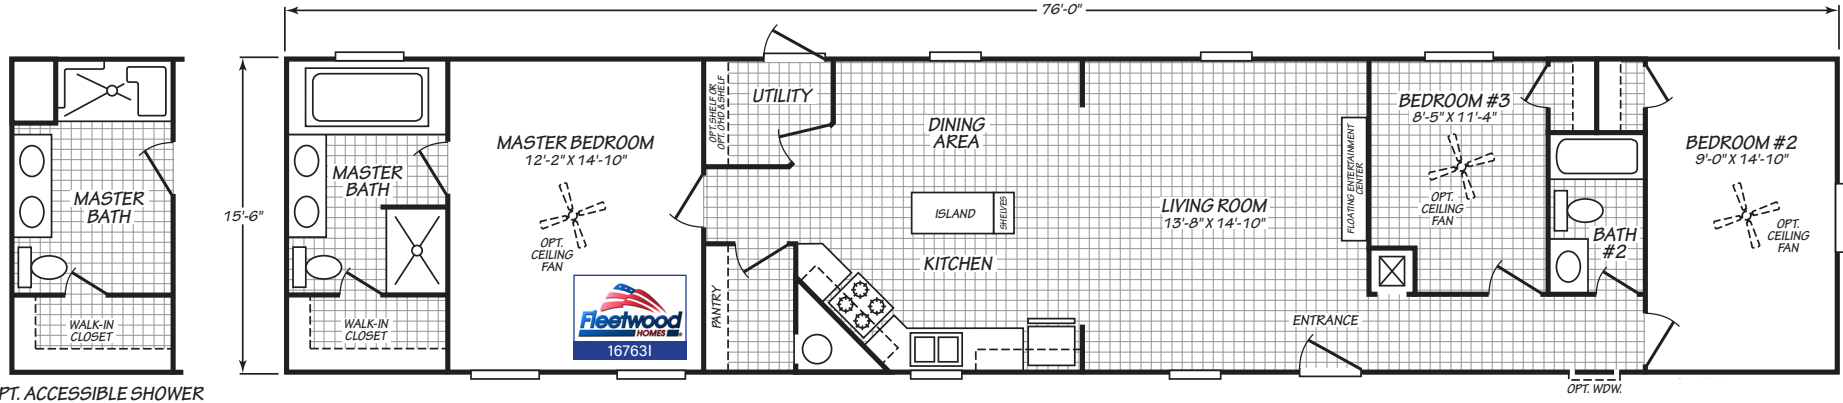

14545 FM 730 N. #102
Azle, Texas 76020
682-789-3804
www.landhomeoutlet.com

Iris

3 Bedroom
2 Bath
1178 Square Feet

\$89,900

includes: delivery & setup, trim-out, A/C, steps and a 5 year home protection plan.

OPT. ACCESSIBLE SHOWER

Standard Features

CONSTRUCTION:

Texas Manufactured Steel I-Beam Frame
Sturdy "C" Channel Cross Members
Camber & Reverse-Cambered Engineering
2x8 Floor Joists - 16 / 18 / 32 Wide
2x6 Floor Joists - 14 / 28 Wide
Triple-Fastened O.S.B. Floor Decking
Stud-Mounted Electric Recept/switches
Thermal Zone 2
R-21 Ceiling / R-11 Walls / R-11 Floors
8' Sidewalls - Flat Ceiling Design T/O
8' Flat Ceiling Design
Heat-Reducing Vented Roof Cavity
Water Heater Pan with Exterior Drain