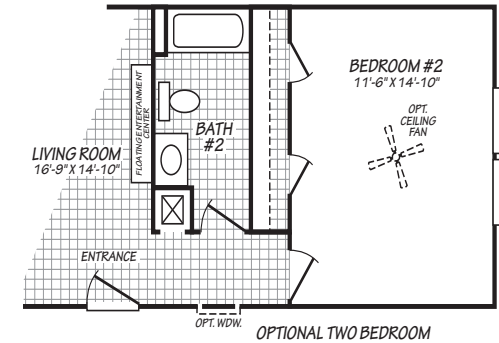

OPTIONAL TWO BEDROOM

Need Financing?
Scan for 21st Mortgage
application

Inc. Upgrades

INTERIOR

A/C Upflow w/Overhead Ducts
Programmable Thermostat
Designer Backsplash
Stainless Steel Appliances

Range Hood
Black Stainless Kitchen Sink
Upgraded Pull-Out Faucet
54" Fiberglass Shower Stall

Porcelain Bath Sinks
Overhead Bath Cabinets
Blinds T/O

EXTERIOR

Coach Lights
Steel Craftsman Front Door
Exterior Faucets

Smart Panel Siding
Shutters
Thermal Zone 2