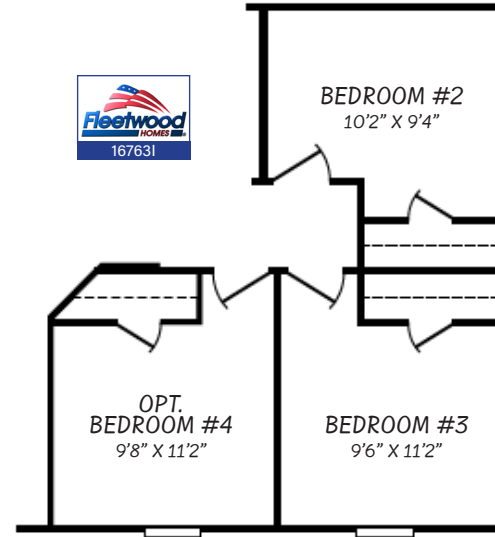

the Asher

3 or 4 Bedroom
 2 Bath
 1213 Square Feet

~~\$104,900~~

includes: delivery & setup, trim-out, A/C, & steps.

Blowout Sale 99,900

Standard Features

CONSTRUCTION:

Texas Manufactured Steel I-Beam Frame
 Sturdy "C" Channel Cross Members
 Camber and Reverse-Cambered Engineering
 2x6 Floor Joists
 Triple-Fastened O.S.B. Floor Decking
 Stud-Mounted Electrical Recept/switches
 Thermal Zone 1
 R-14 Ceiling / R-11 Walls / R-11 Floors
 Heat-Reducing Vented Roof Cavity
 Fiberglass-Insulated Duct System
 Water Heater Pan with Exterior Drain

Utilities:

30 Gallon Dual Element Water Heater
 200 Amp Interior Panel Box
 SuperPex Water Supply System
 Plumb, Wire and Vent for Washer/Dryer

Inc. Upgrades

INTERIOR

Fourth Bedroom

A/C Upflow w/Overhead Ducts
 Programmable Thermostat
 Designer Backsplash
 Stainless Steel Appliances