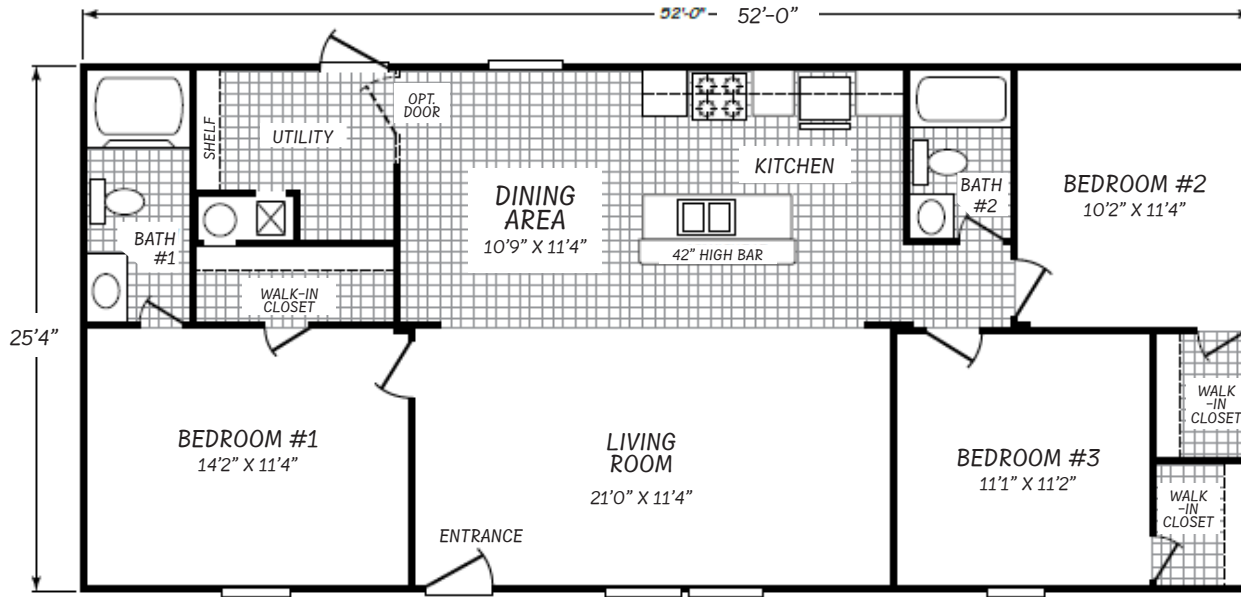

the Asher

3 or 4 Bedroom
 2 Bath
 1213 Square Feet

~~\$104,900~~

includes: delivery & setup, trim-out, A/C, & steps.

Blowout Sale 99,900

Standard Features

CONSTRUCTION:

Texas Manufactured Steel I-Beam Frame
 Sturdy "C" Channel Cross Members
 Camber and Reverse-Cambered Engineering
 2x6 Floor Joists
 Triple-Fastened O.S.B. Floor Decking
 Stud-Mounted Electrical Recept/switches
 Thermal Zone 1
 R-14 Ceiling / R-11 Walls / R-11 Floors
 Heat-Reducing Vented Roof Cavity
 Fiberglass-Insulated Duct System
 Water Heater Pan with Exterior Drain